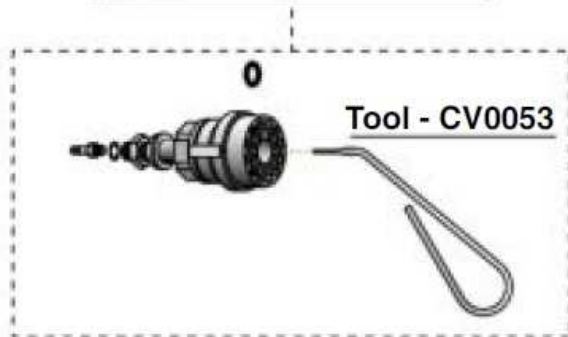

CODE		
FY0022		plasma/tig central adaptor machine side - 6 pins - Air & Water 1
EA0254		pin extractor for central adaptor 1
CV0053		safety key 1
PT0203		female spring pins kit (5 pcs) 1

Air / Water cooled FY0022

Plasma extractor - EA0254