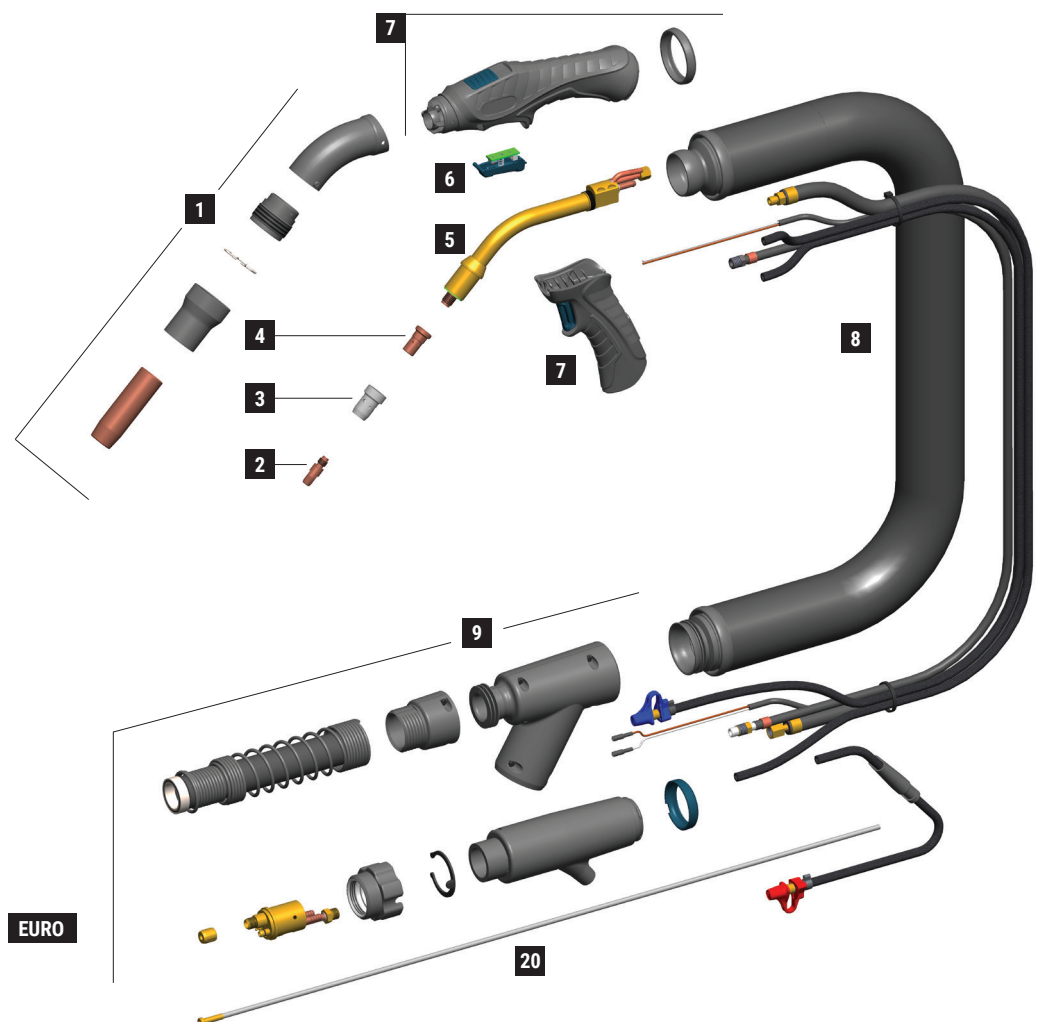

ERGOFRESH 500W

CE EN60974-7

CODE	↔			
MB2651-030	3 m	10'		1
MB2651-040	4 m	12'		1
MB2651-050	5 m	16.4'		1

TECHNICAL DATA			
ERGOFRESH 500W			
	1,65 kg		3.64 lb
	113		
V PEAK	113		
	1,0 ÷ 2,4 mm	.040" ÷ 3/32"	
X 100%	500A CO2 - 450A Mix		
	2÷4 bar		
	1,6 l/min		
	3 m	4 m	5 m
	80 m³/h	87 m³/h	95 m³/h
	130 m³/h	140 m³/h	152 m³/h
	90 %	90 %	90 %
	3700 Pa	4200 Pa	4700 Pa

	CODE			Ø		↔		REF	
1	MC0621		nozzle	16 mm	5/8"	76 mm	3"	-	10
1	FB0944		vacuum nozzle	40 mm	1" 9/16	50 mm	1" 31/32	-	1
1	EA2070		locking spring	36,5 mm	1" 7/16	-	-	-	3
1	FB0940		locking bush	36 mm	1" 13/32	30,5 mm	1" 3/16	-	1
1	FB0945		vacuum tube	36,7 mm	1" 7/16	93 mm	3" 21/32	-	1
2	MD0005-80		M8 - CuCrZr	1,0 mm	.040"	30 mm	1"-3/16	140.0316	20
2	MD0005-82		M8 - CuCrZr	1,2 mm	.045"	30 mm	1"-3/16	140.0445	20
2	MD0005-84		M8 - CuCrZr	1,4 mm	.052"	30 mm	1"-3/16	140.0536	20
2	MD0005-86		M8 - CuCrZr	1,6 mm	1/16"	30 mm	1"-3/16	140.0590	20
3	ME0076		M8 - brass			25 mm	31/32"	-	10
3	ME0083		M8 - brass			29 mm	1"-5/32	-	10
3	ME0390		M8 - copper			25 mm	31/32"	-	10
4	ME0074		plastic			28 mm	1"-3/32	-	10
4	ME0079		plastic			29 mm	1"-5/32	300029	10
4	ME0479		high-tech plastic			28 mm	1"-3/32	-	10
4	ME0579		ceramic	16 mm	5/8"	28 mm	1"-3/32	-	10
20	GM0886		uncoated steel liner	1,2 ÷ 1,6 mm	.045" ÷ 1/16"	3 m	10'	-	1
20	GM0887		uncoated steel liner	1,2 ÷ 1,6 mm	.045" ÷ 1/16"	4 m	12'	-	1
20	GM0888		uncoated steel liner	1,2 ÷ 1,6 mm	.045" ÷ 1/16"	5 m	16.4'	-	1

	CODE			
5	FB1278		insulator	10
6	MG0292		Ergofresh 500W torch head	1
6	MT0563		trigger kit	1
7	MT0568		handle kit	1
7	MT0566		pistol grip	1
8	MN2015-030		cable assembly - 3 m / 10'	1
8	MN2015-040		cable assembly - 4 m / 12'	1
8	MN2015-050		cable assembly - 5 m / 16.4'	1
8	MQ0127-030		outer cover kit - 3 m / 10'	1
8	MQ0127-040		outer cover kit - 4 m / 12'	1
8	MQ0127-050		outer cover kit - 5 m / 16.4'	1