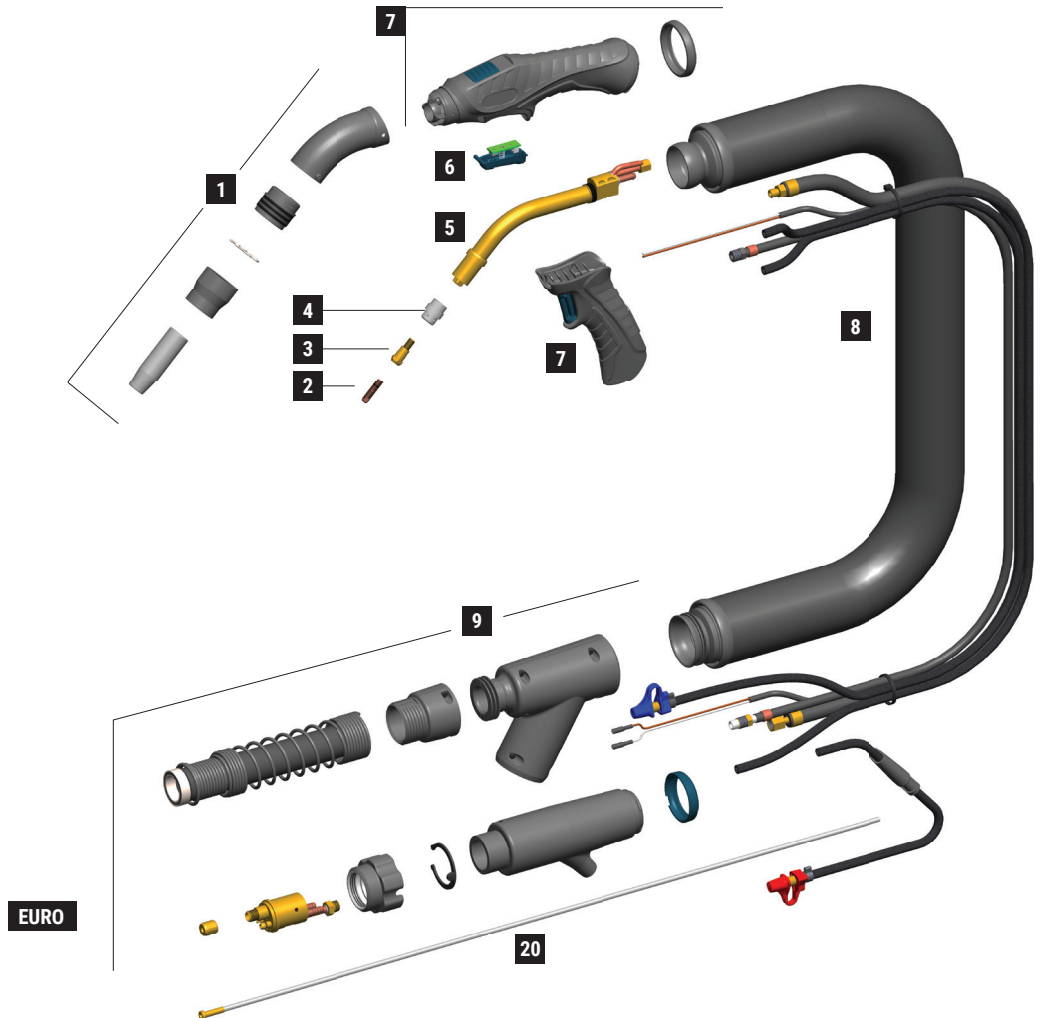

ERGOFRESH 300W

CE EN60974-7

CODE	↔			
	3 m	10'		
MB2650-030	3 m	10'		1
MB2650-040	4 m	12'		1
MB2650-050	5 m	16.4'		1

TECHNICAL DATA			
ERGOFRESH 300W			
	1,5 kg	3.31 lb	
	113		
	0,8 ÷ 1,2 mm	.030" ÷ .045"	
	300A CO2 - 250A Mix		
	2÷4 bar		
	1,6 l/min		
	3 m	4 m	5 m
	80 m³/h	87 m³/h	95 m³/h
	130 m³/h	140 m³/h	152 m³/h
	90 %	90 %	90 %
	3700 Pa	4200 Pa	4700 Pa

	CODE			Ø				REF	
1	MC0601		nozzle	12,5 mm	1/2"	63,5 mm	2" 1/2	-	10
1	FB0942		vacuum nozzle	35 mm	1" 3/8	35 mm	1" 3/8	-	1
1	EA2071		locking spring	33 mm	1" 5/16	-	-	-	3
1	FB0941		locking bush	34 mm	1" 11/32	27 mm	1" 1/16	-	1
1	FB0945		vacuum tube	36,7 mm	1" 7/16	93 mm	3" 21/32	-	1
2	MD0008-78		M6 - CuCrZr	0,8 mm	.030"	25 mm	31/32"	-	20
2	MD0008-80		M6 - CuCrZr	1,0 mm	.040"	25 mm	31/32"	-	20
2	MD0008-82		M6 - CuCrZr	1,2 mm	.045"	25 mm	31/32"	-	20
3	MD0138-00		M6 - brass			26 mm	1" 1/32	142.0003	10
4	ME0084		plastic			20 mm	25/32"	012.0183	10
4	ME0086		silicon			20 mm	25/32"	-	10
4	ME0484		plastic compound high tech			20 mm	25/32"	-	10
4	ME0584		ceramic			20 mm	25/32"	-	10
20	GM0880		uncoated steel liner	1,0 ÷ 1,2 mm	.040" ÷ .045"	3 m	10'	-	1
20	GM0881		uncoated steel liner	1,0 ÷ 1,2 mm	.040" ÷ .045"	4 m	12'	-	1
20	GM0882		uncoated steel liner	1,0 ÷ 1,2 mm	.040" ÷ .045"	5 m	16.4'	-	1

	CODE			
5	MG0293		Ergofresh 300W torch head	1
6	MT0563		trigger kit	1
7	MT0568		handle kit	1
7	MT0566		pistol grip	1
8	MN2015-030		cable assembly - 3 m / 10'	1
8	MN2015-040		cable assembly - 4 m / 12'	1
8	MN2015-050		cable assembly - 5 m / 16.4'	1
8	MQ0127-030		outer cover kit - 3 m / 10'	1
8	MQ0127-040		outer cover kit - 4 m / 12'	1
8	MQ0127-050		outer cover kit - 5 m / 16.4'	1