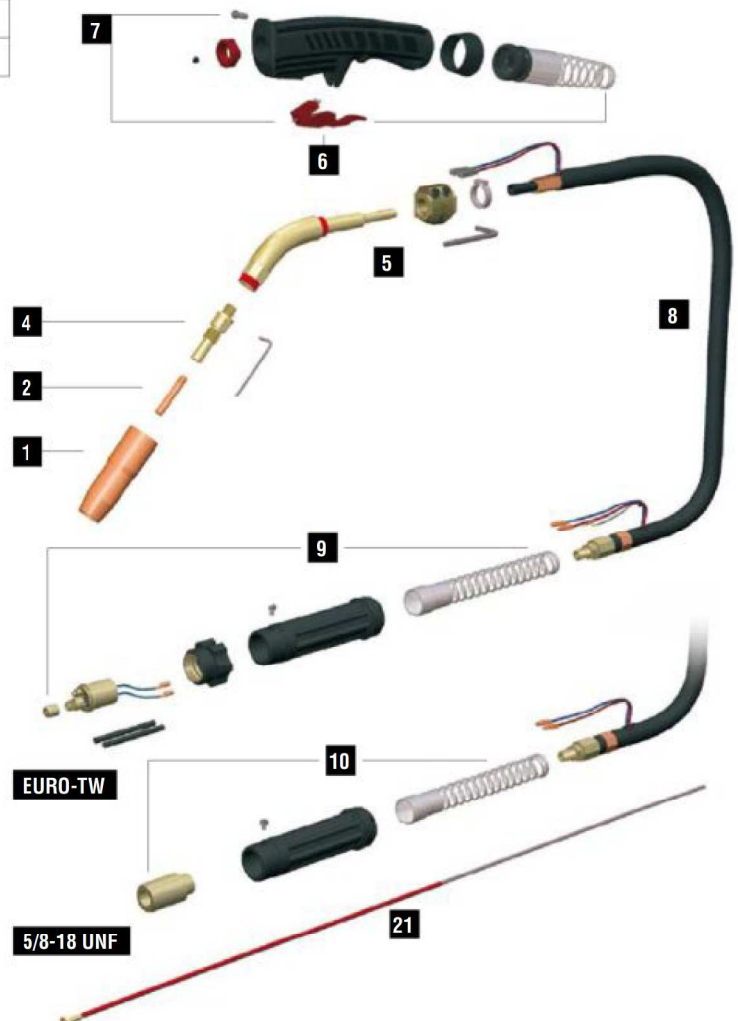

TMAX 300 compatible wear parts

ME0001
3/8-24 UNF

40 mm

ME0366
3/8-24 UNF

40 mm

TWECO® - MD0003 - ...
1/4-28 UNF

38 mm

TMAX - MD0300 - ...
M7

36 mm
Ø 8 mm

71 mm

71 mm

CODE	Ø
MC0008	11 mm
MC0009	14 mm
MC0010	18 mm
MC0128	16 mm
MC0129	14 mm

All wear parts on page 131

	CODE					Ø		↔	REF		
1	MC0035		•		nozzle insulator			49 mm	1"-15/16	34CT	10
1	MC0039		•		nozzle	13 mm	1/2"	44,5 mm	1"-15/16	24CT-50S	10
1	MC0040		•		nozzle	16 mm	5/8"	44,5 mm	1"-15/16	24CT-62S	10
1	MC0041		•		nozzle	19 mm	3/4"	44,5 mm	1"-15/16	24CT-75S	10
1	MC0042		•		insulated nozzle	9,5 mm	3/8"	82,8 mm	3"	23-37	10
1	MC0043		•		insulated nozzle	13 mm	1/2"	82,8 mm	3"	23-50	10
1	MC0044		•		insulated nozzle	16 mm	5/8"	82,8 mm	3"	23-62	10
1	MC0143		•		insulated nozzle	19 mm	3/4"	82,8 mm	3"	23-75	10
1	MC0234		•		nozzle	13 mm	1/2"	77,5 mm	3"-1/16	22-50	10
1	MC0235		•		nozzle	16 mm	5/8"	77,5 mm	3"-1/16	22-62	10
1	MQ0130		•		insulator			22,4 mm		32	10
2	MD0003-08		•	•	1/4-28 UNF - Cu	0,8 mm	.030"	38 mm	1"-1/2	14-30	20
2	MD0003-09		•	•	1/4-28 UNF - Cu	0,9 mm	.035"	38 mm	1"-1/2	14-35	20
2	MD0003-10		•	•	1/4-28 UNF - Cu	1,0 mm	.040"	38 mm	1"-1/2	14-40	20
2	MD0003-12		•	•	1/4-28 UNF - Cu	1,2 mm	.045"	38 mm	1"-1/2	14-45	20
4	EA0296				hex.2 spanner (to fix liner on diffuser)						1
4	ME0019		•	•	1/4-28 UNF - brass			57,5 mm		52FN	10
4	ME0062		•		1/4-28 UNF - brass			50,5 mm		52	10
21	GM0012		•	•	red steel liner for EURO-TW connector	1,0 ÷ 1,2 mm	.040" ÷ .045"	5 m	16.4'	42-4045-15	1

	CODE			
5	EA0297		hexagon 4 spanner (for MT0070 - MT0071)	1
5	MF0145		Mega 2/T2 torch head - 60°	1
5	MF0146		Mega 2/T2 torch head - 45°	1
5	MT0070		torch head holder	1
6	BX0024		trigger	5
7	MT0075		handle kit	1
8	MH0243		coaxial cable - 3 m / 10'	1
8	MH0244		coaxial cable - 4 m / 12'	1