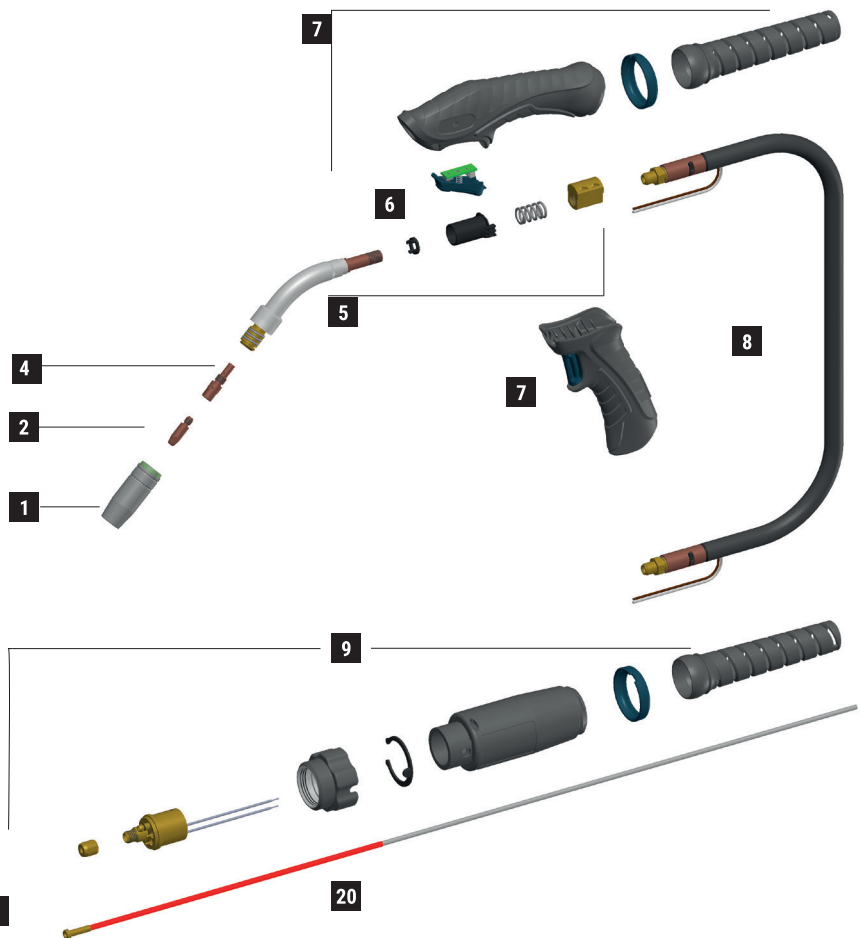

# ERGOPLUS 25R

CE EN60974-7

CODE					
MA4232-030	45°	3 m	10'	 EURO	1
MA4232-040	45°	4 m	12'		1
MA4232-050	45°	5 m	16.4'		1
MA4232-030-4505	L 45°	3 m	10'		
MA4232-040-4505	L 45°	4 m	12'		
MA4232-050-4505	L 45°	5 m	16.4'		
MA4232-030-4510	XL 45°	3 m	10'		
MA4232-040-4510	XL 45°	4 m	12'		
MA4232-050-4510	XL 45°	5 m	16.4'		

TECHNICAL DATA		
	ERGOPLUS 25R	
	1,0 kg	2.20 lb
	113	
	0,8 ÷ 1,2 mm	.030" ÷ .045"
	230A CO2 - 220A Mix	

**MIG** *Standard equipment in all torch packages*

MT0566

	CODE			Ø				REF	
1	MC0023		nozzle	15 mm	19/32"	57 mm	2-1/4"	145.0076	10
2	MD0009-10		M6 - Cu	1,0 mm	.040"	28 mm	1"-3/31	140.0242	20
4	ME0016		M6 - copper			35 mm	1" 3/8	142.0001	10
20	GM0510		red steel liner	1,0 ÷ 1,2 mm	.040" ÷ .045"	3 m	10'	124.0026	1
20	GM0511		red steel liner	1,0 ÷ 1,2 mm	.040" ÷ .045"	4 m	12'	124.0031	1
20	GM0512		red steel liner	1,0 ÷ 1,2 mm	.040" ÷ .045"	5 m	16.4'	124.0035	1

**\*Complete list of available consumables at the end of this section**

	CODE			
5	FB0947-SP		brass body	1
5	EA0304		neck spring	10
5	MF1530-SP		Ergoplus 25R torch head 45°	1
5	MF1531-SP		Ergoplus 25R torch head L 45°	1
5	MF1532-SP		Ergoplus 25R torch head XL 45°	1
5	EA1930-SP		spring kit	5
5	BW0595-SP		bush kit	3
5	BW0594-SP		nut kit	3
6	MT0563		trigger kit	1

	CODE			
7	MT0592		handle kit	1
7	MT0566		pistol grip	1
8	MH0817-030		coaxial cable - 3 m / 10'	1
8	MH0817-040		coaxial cable - 4 m / 12'	1
8	MH0817-050		coaxial cable - 5 m / 16.4'	1
9	AR0070		EURO connector - air	1
9	BW0020		metal EURO nut	10
9	FA0026		liner nut M10x1	10
9	MT0565		back box kit EURO	1