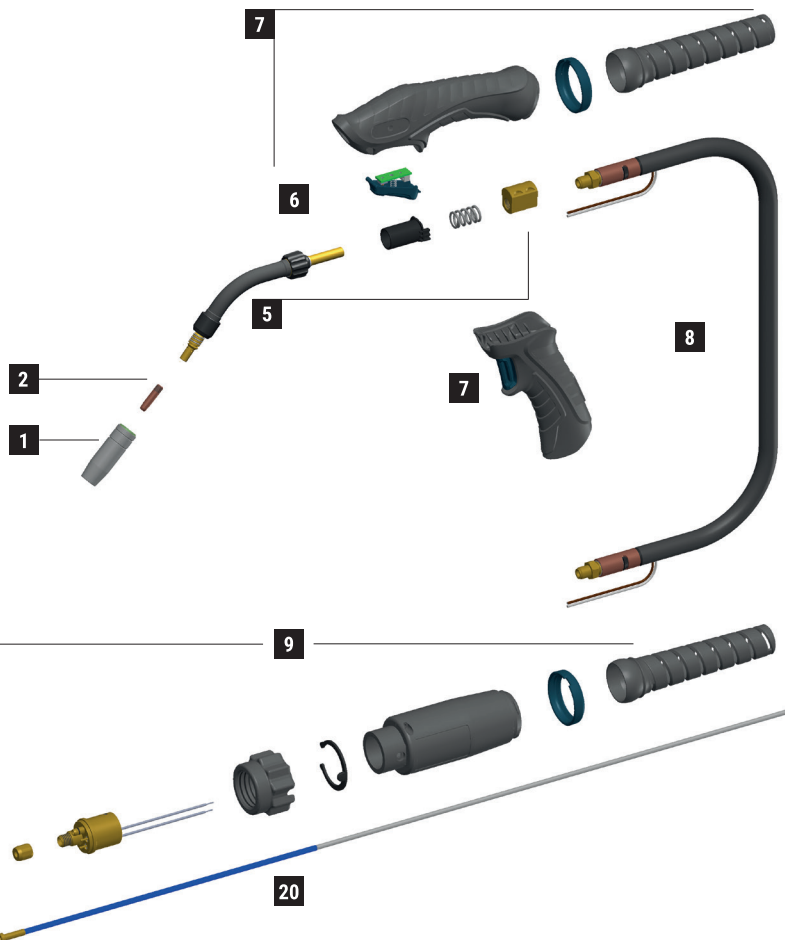

# ERGOPLUS 15R FLEX

CE EN60974-7

CODE	↔			
MA4260-030	3 m	10'		1
MA4260-040	4 m	12'		1
MA4260-050	5 m	16.4'		1

TECHNICAL DATA		
	<b>ERGOPLUS 15R FX</b>	
	0,9 kg	1.98 lb
	113	
	0,6 ÷ 1,0 mm	.023" ÷ 1/16"
	180A CO2 - 150A Mix	

**MIG** *Standard equipment in all torch packages*

MT0566

**EURO**

	CODE			Ø				REF	
1	MC0018		nozzle	12 mm	1/2"	53 mm	2-1/16"	145.0075	10
2	MD0008-08		M6 - Cu	0,8 mm	.030"	25 mm	31/32"	140.0059	20
20	GM0500		blue steel liner	0,6 ÷ 0,9 mm	.023" ÷ .035"	3 m	10'	124.0011	1
20	GM0501		blue steel liner	0,6 ÷ 0,9 mm	.023" ÷ .035"	4 m	12'	124.0012	1
20	GM0502		blue steel liner	0,6 ÷ 0,9 mm	.023" ÷ .035"	5 m	16.4'	124.0015	1

**\*Complete list of available consumables at the end of this section**

	CODE										
5	FB0947-SP		brass body	1							
5	EA0303		diffuser spring	10							
5	FB0117		diffuser	10							
5	MF1540-SP		Ergoplus 15R Flex torch head	1							
5	EA1930-SP		spring kit	5							
5	BW0595-SP		bush kit	3							
5	BW0100-SP		front insulator	3							
6	MT0563		trigger kit	1							
7	MT0592		handle kit	1							

	CODE									
7	MT0566		pistol grip	1						
8	MH0816-040		coaxial cable - 4 m / 12'	1						
8	MH0816-030		coaxial cable - 3 m / 10'	1						
8	MH0816-050		coaxial cable - 5 m / 16.4'	1						
9	AR0070		EURO connector - air	1						
9	BW0018		euro nut plastic	10						
9	FA0026		liner nut M10x1	10						
9	MT0565		back box kit EURO	1						