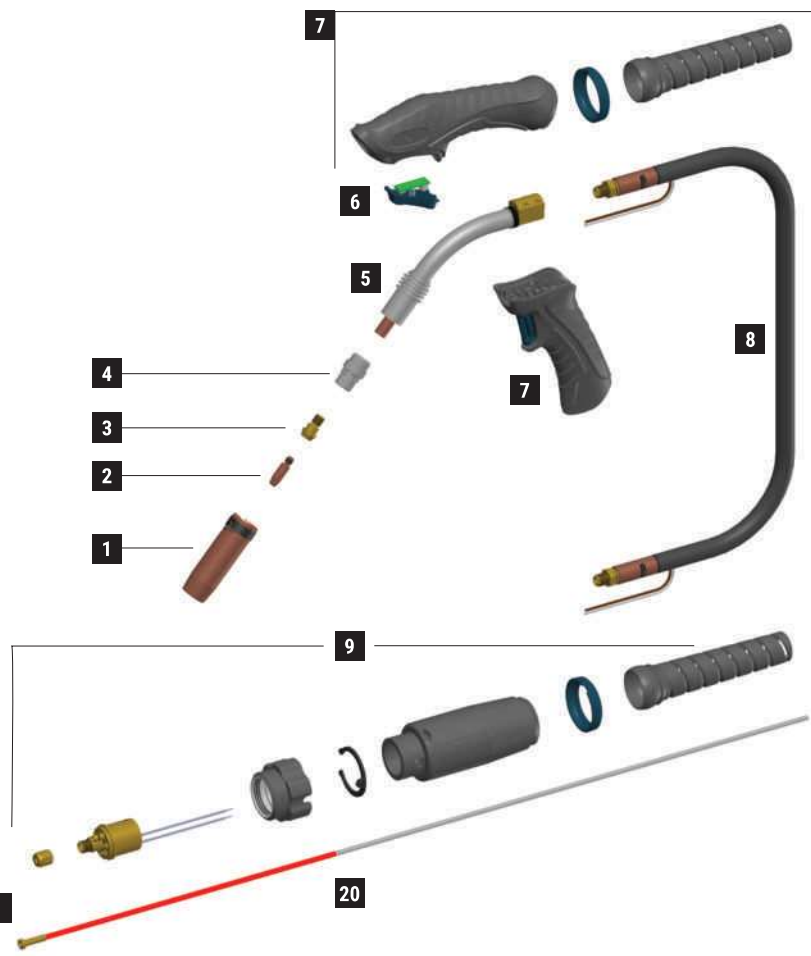

# ERGOPLUS 26

CE EN60974-7

CODE	↔			
MA4203-030	3 m	10'		1
MA4203-040	4 m	12'		1
MA4203-050	5 m	16.4'		1

TECHNICAL DATA		
<b>ERGOPLUS 26</b>		
	1,25 kg	2.76 lb
	113	
<b>V PEAK</b>	113	
	0,8 ÷ 1,2 mm	.030" ÷ .45"
<b>X 60%</b>	290A CO2 - 260A Mix	

**MIG** Standard equipment in all torch packages

---

**PISTOLGRIP** MT0566

	CODE			Ø				REF	
1	MC0268		nozzle - 2,5 mm thickness	16 mm	5/8"	76 mm	3"	145.0085	10
1	MC0276		nozzle - 2 mm thickness	16 mm	5/8"	76 mm	3"	145.0085	10
1	MC0290		nozzle - 2,5 mm thickness	14 mm	9/16"	76 mm	3"	145.0132	10
1	MC0291		nozzle - 2,5 mm thickness	20 mm	25/32"	76 mm	3"	145.0051	10
1	MC0292		nozzle - 2,5 mm thickness	15 mm	19/32"	76 mm	3"	-	10
1	MC0293		nozzle - 2,5 mm thickness	20 mm	25/32"	82 mm	3-7/32"	145.0179	10
1	MC0340		heavy duty nozzle - 3 mm thickness	16 mm	5/8"	76 mm	3"		10
1	MC0568		quick release nozzle - 2,5 mm thickness	16 mm	5/8"	76 mm	3"	-	10
1	MC0576		quick release light nozzle - 2 mm thickness	16 mm	5/8"	76 mm	3"	-	10
2	MD0009-06		M6 - Cu	0,6 mm	.023"	28 mm	1"-3/32	140.0005	20
2	MD0009-08		M6 - Cu	0,8 mm	.030"	28 mm	1"-3/32	140.0051	20
2	MD0009-09		M6 - Cu	0,9 mm	.035"	28 mm	1"-3/32	140.0169	20
2	MD0009-10		M6 - Cu	1,0 mm	.040"	28 mm	1"-3/32	140.0242	20
2	MD0009-12		M6 - Cu	1,2 mm	.045"	28 mm	1"-3/32	140.0379	20
2	MD0009-14		M6 - Cu	1,4 mm	.052"	28 mm	1"-3/32	-	20
2	MD0009-16		M6 - Cu	1,6 mm	1/16"	28 mm	1"-3/32	140.0555	20
3	MD0061-00		M6 - brass			22 mm	7/8"	142.0007	20
3	MD0062-00		M8 - brass			22 mm	7/8"	142.0082	20
4	ME0085		plastic			29 mm	1"-5/32	018.0116	10
4	ME0485		plastic			29 mm	1"-5/32	-	10
4	ME0585		ceramic			29 mm	1"-5/32	018.0141	10
20	GM0510		red steel liner	1,0 ÷ 1,2 mm	.040" ÷ .045"	3 m	10'	124.0026	1
20	GM0511		red steel liner	1,0 ÷ 1,2 mm	.040" ÷ .045"	4 m	12'	124.0031	1
20	GM0512		red steel liner	1,0 ÷ 1,2 mm	.040" ÷ .045"	5 m	16.4'	124.0035	1