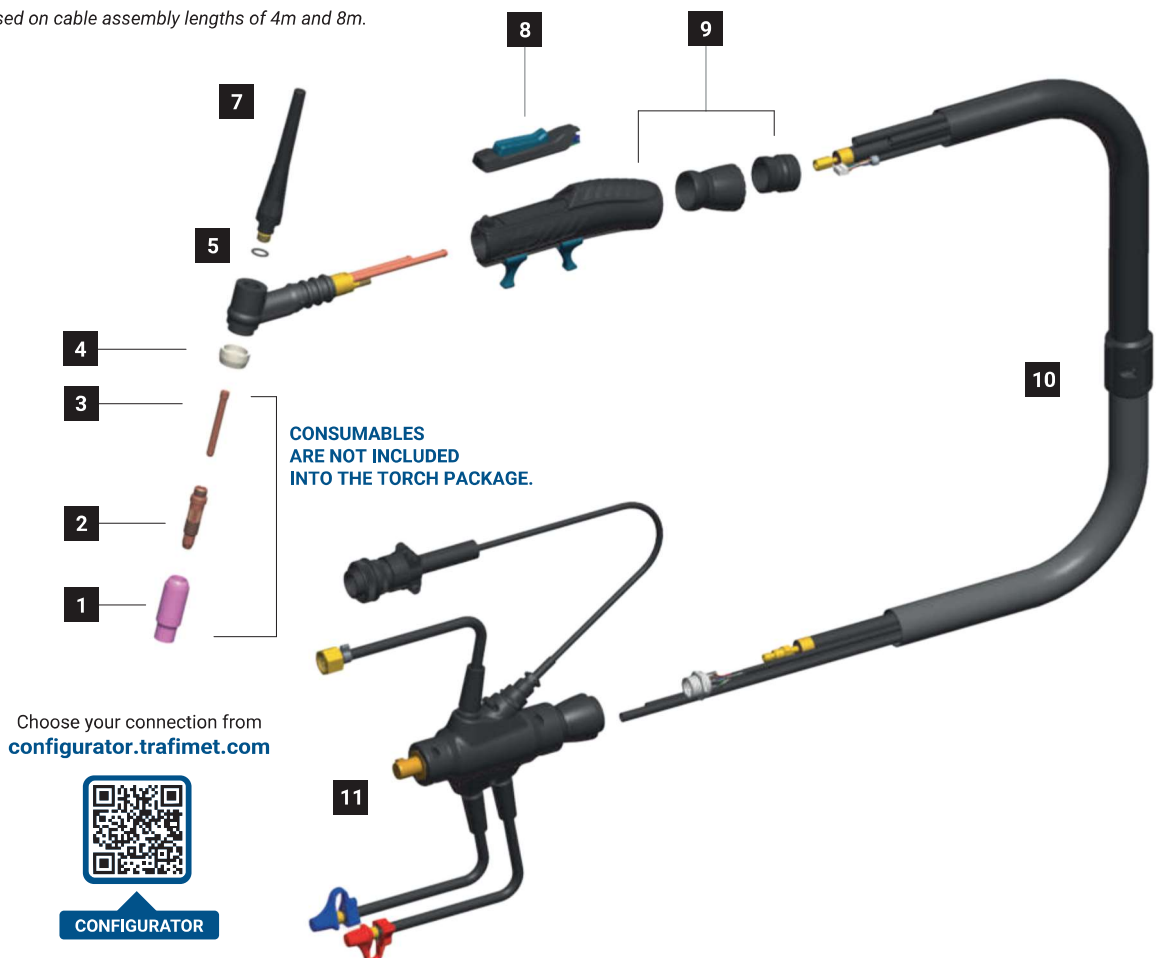

ADAPTIG WATER COOLED

CE EN60974-7

TECHNICAL DATA			
	W18	W20	W24
	4 - 8 - 16 m *	4 - 8 - 16 m *	4 - 8 - 16 m *
	12.5' - 25' - 50'	12.5' - 25' - 50'	12.5' - 25' - 50'
	0,84 kg	0,65 kg	0,62 kg
	1.85 lb	1.43 lb	1.37 lb
V PEAK	113	113	113
	Argon	Argon	Argon
	1,0÷ 4,0 mm	1,0÷ 3,2 mm	1,0÷ 3,2 mm
X 100%	300A DC	200A DC	180A DC
	5 bar	5 bar	5 bar
	1 l/min	1 l/min	1 l/min

* Above technical data is based on cable assembly lengths of 4m and 8m.

STANDARD

FLEX

S-NECK

S-LOCK

FLEXLOCK

MULTIFLEX

WATER COOLED

SPARE PARTS - INSERTS

	CODE			
	TF0713-SP		W18 S-Neck	1
	TF0715-SP		W18 S-Lock	1
	TF0717-SP		W18 Flexlock	1
	TF0712-SP		W20 S-Neck	1
	TF0714-SP		W20 S-Lock	1
	TF0716-SP		W20 Flexlock	1
	TG0091-SP		W20 Multiflex	1

SPARE PARTS - BODIES

	CODE			
	TG0618-SP		S-Neck W18 - W20	1
	TG0617-SP		S-Lock W18 / W20	1
	TG0616-SP		Flexlock W18 / W20	1
	TG0602-SP		W20 Multiflex	1

TRIGGER KITS ADAPTIG

	CODE			
8	TT0650-SP		1 Button	1
8	TT0651-SP		2 Buttons	1
8	TT0652-SP		3 Buttons	1
8	TT0653-SP		4 Buttons	1
8	TT0654-SP		Multifunction Lever	1
8	TT0675-SP		Lamelle Button	1