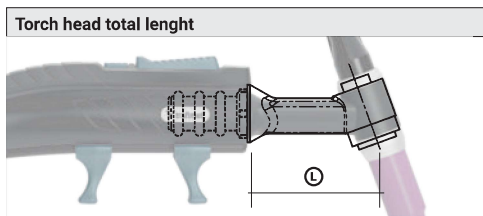

ADAPTIG WATER COOLED

CE EN60974-7

TECHNICAL DATA			
	W18	W20	W24
	4 - 8 - 16 m *	4 - 8 - 16 m *	4 - 8 - 16 m *
	12.5' - 25' - 50'	12.5' - 25' - 50'	12.5' - 25' - 50'
	0,84 kg	0,65 kg	0,62 kg
	1.85 lb	1.43 lb	1.37 lb
V PEAK	113	113	113
	Argon	Argon	Argon
	1,0÷ 4,0 mm	1,0÷ 3,2 mm	1,0÷ 3,2 mm
X 100%	300A DC	200A DC	180A DC
	5 bar	5 bar	5 bar
	1 l/min	1 l/min	1 l/min

* Above technical data is based on cable assembly lengths of 4m and 8m.

STANDARD

FLEX

S-NECK

S-LOCK

FLEXLOCK

MULTIFLEX

WATER COOLED

	CODE			Ⓛ	
5	TG0603-SP		W18	44 mm	1
5	TG0600-SP		W18 Flex	69 mm	1
5	TG0611 -SP		W18 S-Neck	50 mm	1
5	TG0609-SP		W18 S-Lock	54 mm	1
5	TG0607-SP		W18 Flexlock	64 mm	1
5	TG0613-SP		W18 XL	79 mm	1
5	TG0604-SP		W20	65 mm	1
5	TG0601-SP		W20 Flex	117 mm	1
5	TG0612-SP		W20 S-Neck	43 mm	1
5	TG0610-SP		W20 S-Lock	47 mm	1
5	TG0608-SP		W20 Flexlock	56 mm	1
5	TG0615-SP		W20 F Multiflex	98 mm	1
5	TG0606-SP		W24	44 mm	1
5	TG0605-SP		W24 Flex	62 mm	1