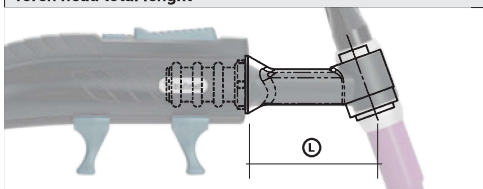

ADAPTIG AIR COOLED

CE EN60974-7

TECHNICAL DATA				
	G9	G17	G24	G26
	4 - 8 - 16 m * 12.5' - 25' - 50'	4 - 8 - 16 m * 12.5' - 25' - 50'	4 - 8 - 16 m * 12.5' - 25' - 50'	4 - 8 - 16 m * 12.5' - 25' - 50'
	0,60 kg 1.32 lb	0,66 kg 1.46 lb	0,62 kg 1.37 lb	0,77 kg 1.7 lb
V PEAK	113	113	113	113
	Argon	Argon	Argon	Argon
	1,0÷ 3,2 mm	1,0÷ 4,0 mm	1,0÷ 3,2 mm	1,0÷ 4,0 mm
X 35%	110A DC	140A DC	110A DC	180A DC

* Above technical data is based on cable assembly lengths of 4m and 8m.

TORCH HEADS ADAPTIG

STANDARD

FLEX

S-NECK

S-LOCK

FLEXLOCK

Torch head total length

AIR COOLED

	CODE			Ⓛ	
5	TF0700-SP		G9	50 mm	1
5	TF0701-SP		G9 Flex	50 mm	1
5	TF0706-SP		G9 S-Neck	44 mm	1
5	TF0708-SP		G9 S-Lock	47 mm	1
5	TF0710-SP		G9 Flexlock	55 mm	1
5	TF0702-SP		G17 - G26	64 mm	1
5	TF0703-SP		G17 Flex - G26 Flex	64 mm	1
5	TF0707-SP		G17 S-Neck	51 mm	1
5	TF0709-SP		G17 S-Lock	54 mm	1
5	TF0711-SP		G17 Flexlock	62 mm	1
5	TF0704-SP		G24	65 mm	1
5	TF0705-SP		G24 Flex	117 mm	1