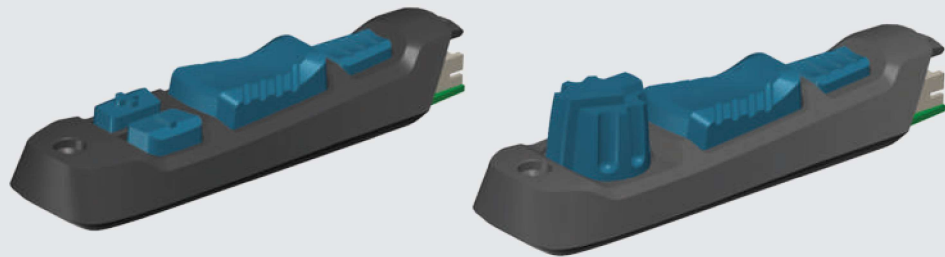

TRIGGER KITS ADAPTIG

	CODE			
8	TT0650-SP		1 Button	1
8	TT0651-SP		2 Buttons	1
8	TT0652-SP		3 Buttons	1
8	TT0653-SP		4 Buttons	1
8	TT0654-SP		Multifunction Lever	1
8	TT0675-SP		Lamelle Button	1

	CODE			
8	TT0655-SP		1 Button + Pot. 1K	1
8	TT0656-SP		1 Button + Pot. 2K	1
8	TT0657-SP		1 Button + Pot. 5K	1
8	TT0658-SP		1 Button + Pot. 10K	1
8	TT0659-SP		1 Button + Pot. 20K	1
8	TT0660-SP		1 Button + Pot. 50K	1
8	TT0661-SP		1 Button + Pot. 100K	1
8	TT0662-SP		1 Button + Pot. 200K	1
8	TT0663-SP		1 Button + Pot. 500K	1
8	TT0664-SP		1 Button + Pot. 1M	1
8	TT0665-SP		2 Button + Pot. 1K	1
8	TT0666-SP		2 Button + Pot. 2K	1
8	TT0667-SP		2 Button + Pot. 5K	1
8	TT0668-SP		2 Button + Pot. 10K	1
8	TT0669-SP		2 Button + Pot. 20K	1
8	TT0670-SP		2 Button + Pot. 50K	1
8	TT0671-SP		2 Button + Pot. 100K	1
8	TT0672-SP		2 Button + Pot. 200K	1
8	TT0673-SP		2 Button + Pot. 500K	1
8	TT0674-SP		2 Button + Pot. 1M	1