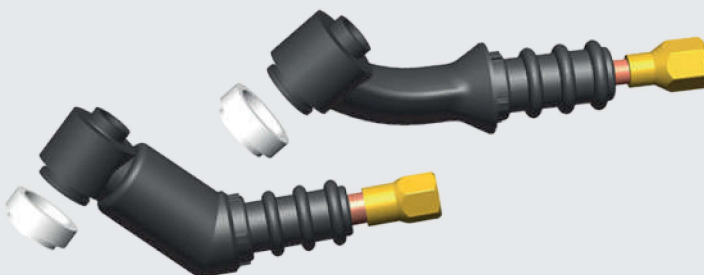

ADAPTIG AIR COOLED

CE EN60974-7

TECHNICAL DATA				
	G9	G17	G24	G26
	4 - 8 - 16 m * 12.5' - 25' - 50'	4 - 8 - 16 m * 12.5' - 25' - 50'	4 - 8 - 16 m * 12.5' - 25' - 50'	4 - 8 - 16 m * 12.5' - 25' - 50'
	0,60 kg 1.32 lb	0,66 kg 1.46 lb	0,62 kg 1.37 lb	0,77 kg 1.7 lb
V PEAK	113	113	113	113
	Argon	Argon	Argon	Argon
	1,0÷ 3,2 mm	1,0÷ 4,0 mm	1,0÷ 3,2 mm	1,0÷ 4,0 mm
X 35%	110A DC	140A DC	110A DC	180A DC

* Above technical data is based on cable assembly lengths of 4m and 8m.

TORCH HEADS ADAPTIG

STANDARD

FLEX

S-NECK

S-LOCK

FLEXLOCK

Torch head total length

AIR COOLED

	CODE			Ⓛ	
5	TF0700-SP		G9	50 mm	1
5	TF0701-SP		G9 Flex	50 mm	1
5	TF0706-SP		G9 S-Neck	44 mm	1
5	TF0708-SP		G9 S-Lock	47 mm	1
5	TF0710-SP		G9 Flexlock	55 mm	1
5	TF0702-SP		G17 - G26	64 mm	1
5	TF0703-SP		G17 Flex - G26 Flex	64 mm	1
5	TF0707-SP		G17 S-Neck	51 mm	1
5	TF0709-SP		G17 S-Lock	54 mm	1
5	TF0711-SP		G17 Flexlock	62 mm	1
5	TF0704-SP		G24	65 mm	1
5	TF0705-SP		G24 Flex	117 mm	1

SPARE PARTS - INSERTS

	CODE			
	TF0712-SP		G9 S-Neck	1
	TF0714-SP		G9 S-Lock	1
	TF0716-SP		G9 Flexlock	1
	TF0713-SP		G17 S-Neck	1
	TF0715-SP		G17 S-Lock	1
	TF0717-SP		G17 Flexlock	1

SPARE PARTS - BODIES